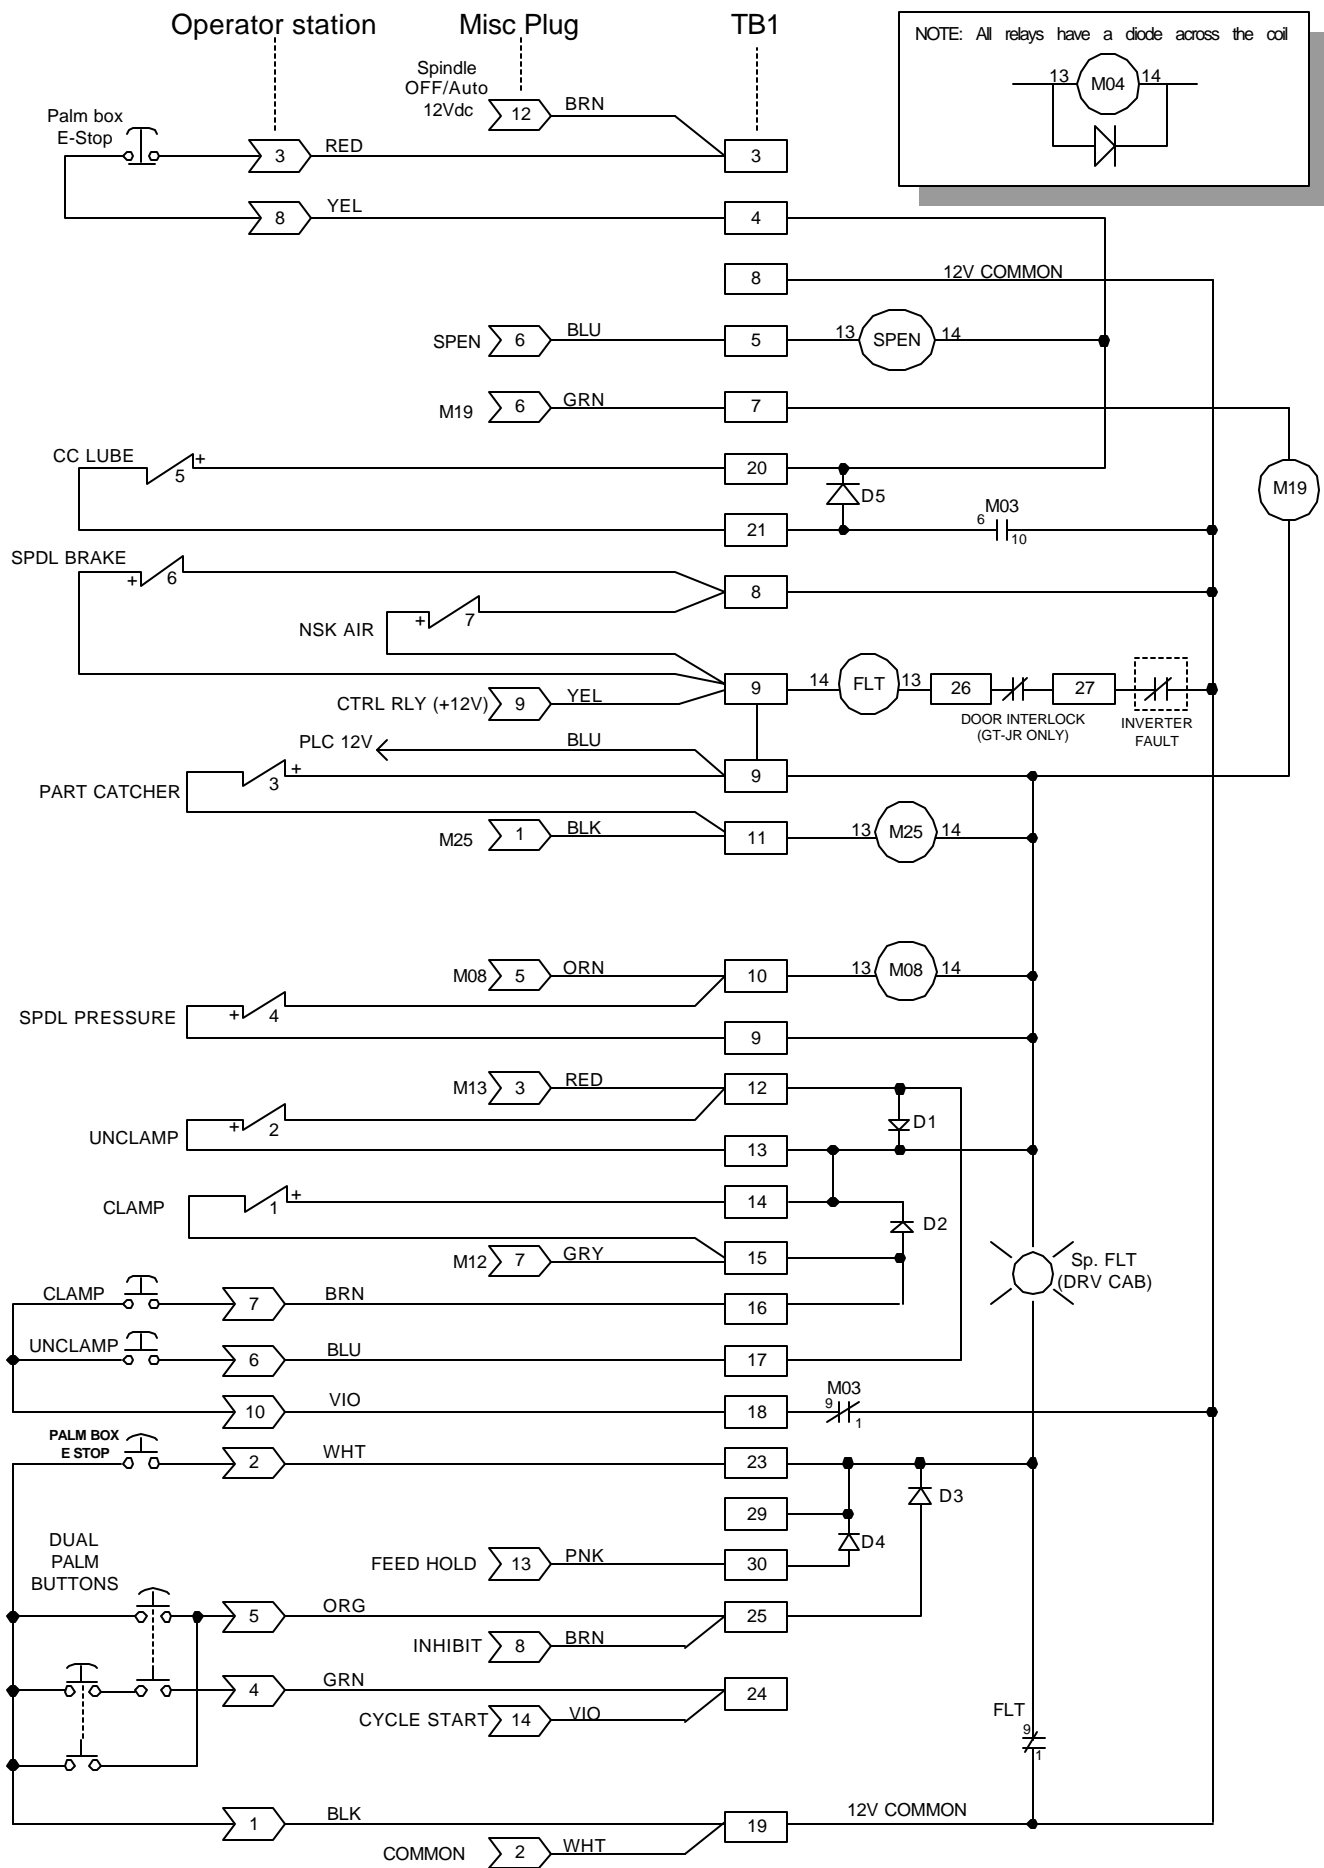

NOTE: All relays have a diode across the coil

**C AXIS SPINDLE CONTROL LOGIC 4/2000**